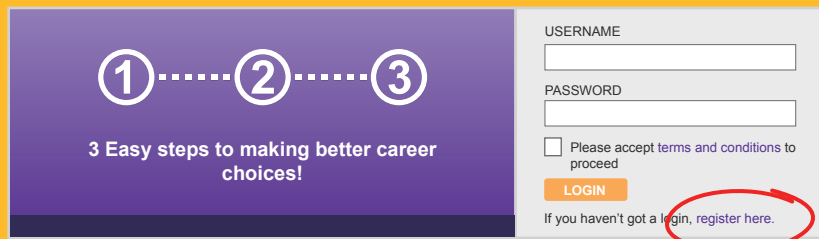

3 EASY STEPS TO GET STARTED WITH TAMHEED

1

Go to <http://cnaq.tamheed.org>. You can choose one of the three available languages: Arabic, English, or French then register.

2

Take the assessment tests!

3

You will automatically receive your unique Token ID which will either show up on your screen or arrive in your inbox (the same e-mail address you provided when you registered).